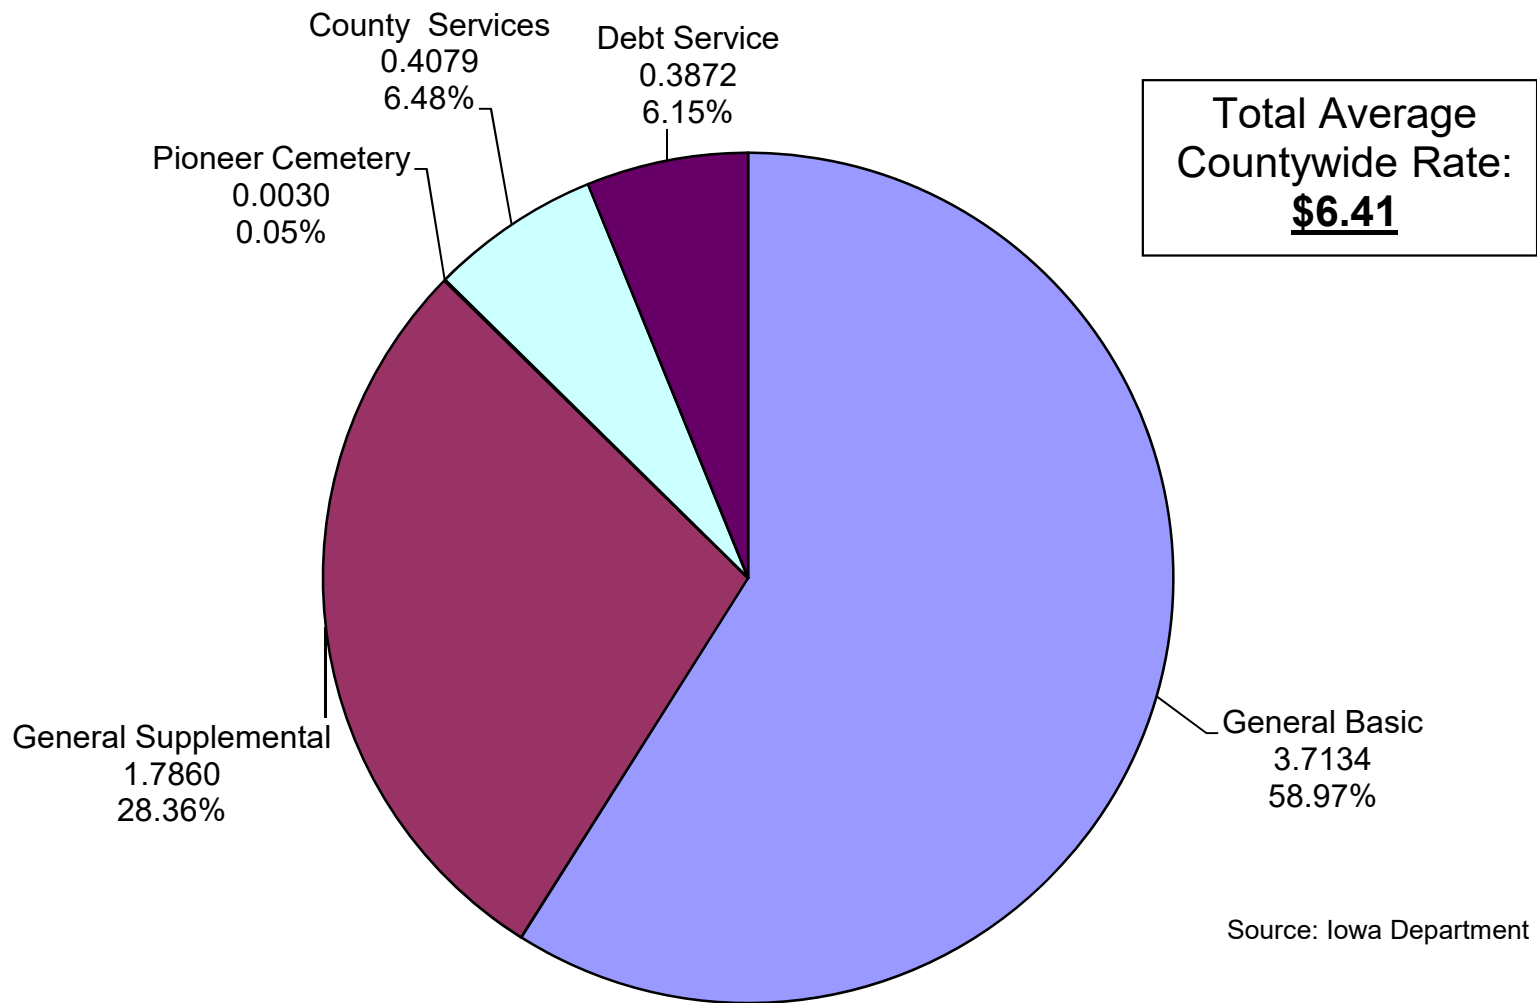

FY 2019 Countywide Property Tax Rate Composition

(true average - county taxes only)

Source: Iowa Department of Management

FY19 Countywide Property Tax Rate Composition